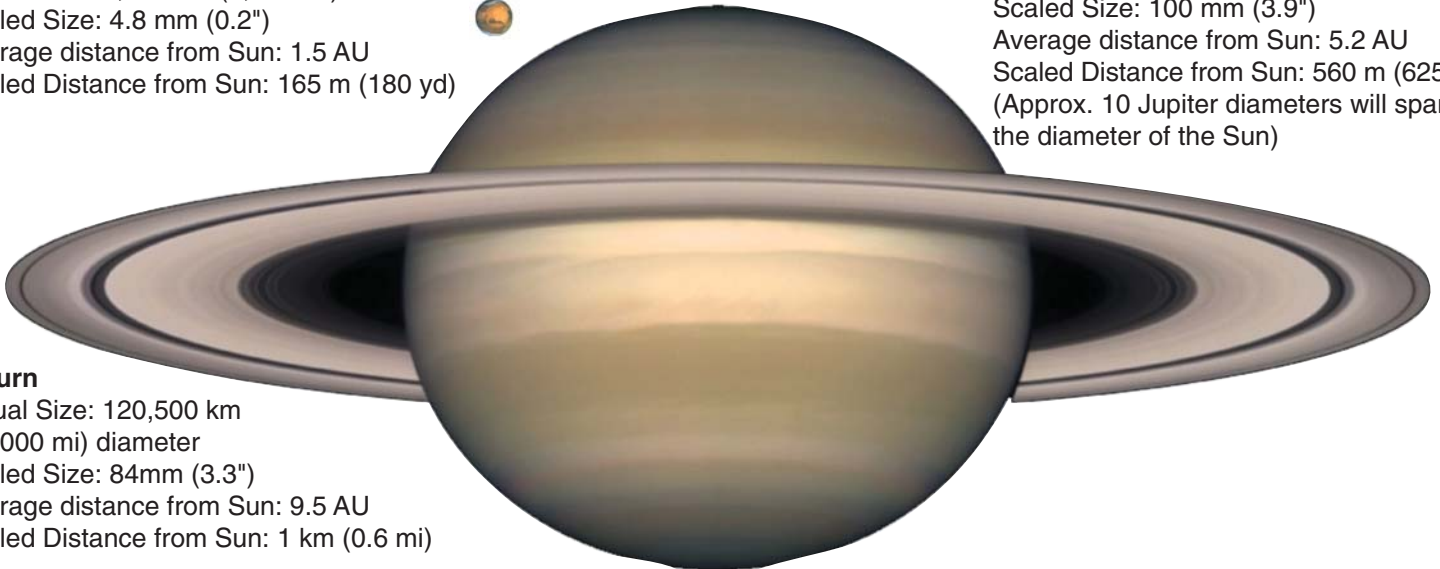

A little more than 100 Sun diameters will span the distance of one AU

Mercury

Actual Size: 4,900 km (3,000 mi) diameter

Scaled Size: 3.4 mm (0.14")

Average distance from Sun: 0.4 AU

Scaled Distance from Sun: 42 m (48 yd)

Average distance from Sun: 1.5 AU

Scaled Distance from Sun: 165 m (180 yd)

Jupiter

Actual Size: 143,000 km (88,800 mi) diameter

Scaled Size: 100 mm (3.9")

Average distance from Sun: 5.2 AU

Scaled Distance from Sun: 560 m (625 yd)

(Approx. 10 Jupiter diameters will span the diameter of the Sun)

Saturn

Actual Size: 120,500 km

(75,000 mi) diameter

Scaled Size: 84mm (3.3")

Average distance from Sun: 9.5 AU

Scaled Distance from Sun: 1 km (0.6 mi)

Uranus

Actual Size: 51,100 km (31,800 mi) diameter

Scaled Size: 34 mm (1.3")

Average distance from Sun: 19 AU

Scaled Distance from Sun: 2 km (1.3 mi)

Neptune

Actual Size: 49,500 km (30,800 mi) diameter

Scaled Size: 33 mm (1.3")